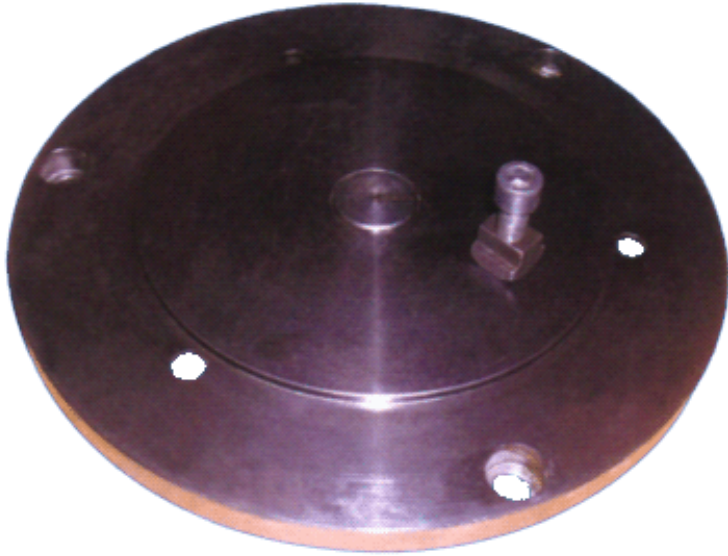

### Features:

A flange for connecting scroll chuck is special supplied, and be packed independent.

ii

Specifications	PTTSL100	PTTS160A PTTSL160	PTTS200A PTTSL200	PTTS250A PTTSL250 PTTSK250	PTTS320A PTTSL320 PTTSK320	PTTS400A PTTSL400 PTTSK400	PTTS500A	PTTS630A	PTTS800A	PTTS1000A
Type of chuck	PTK1180	PTK11125	PTK11160	PTK11200	PTK11250	PTK11325	PTK11400	PTK11500	PTK11630A	PTK11630A
Flange No.	PTTSL100-102	PTTS160A-01011	PTTS200A-01019	PTTS250A-01036	PTTS320A-01015	PTTS400A-1-40	PTTS500A-1-22	PTTS630A-1-14	PTTS800A-1-20	PTTS800A-1-20
Gross weight	2 kg	3.5 kg	6 kg	8.5 kg	18.5 kg	27 kg	53 kg	85 kg	155 kg	155 kg
	ii	ii	ii	ii	ii	ii	ii	ii	ii	ii